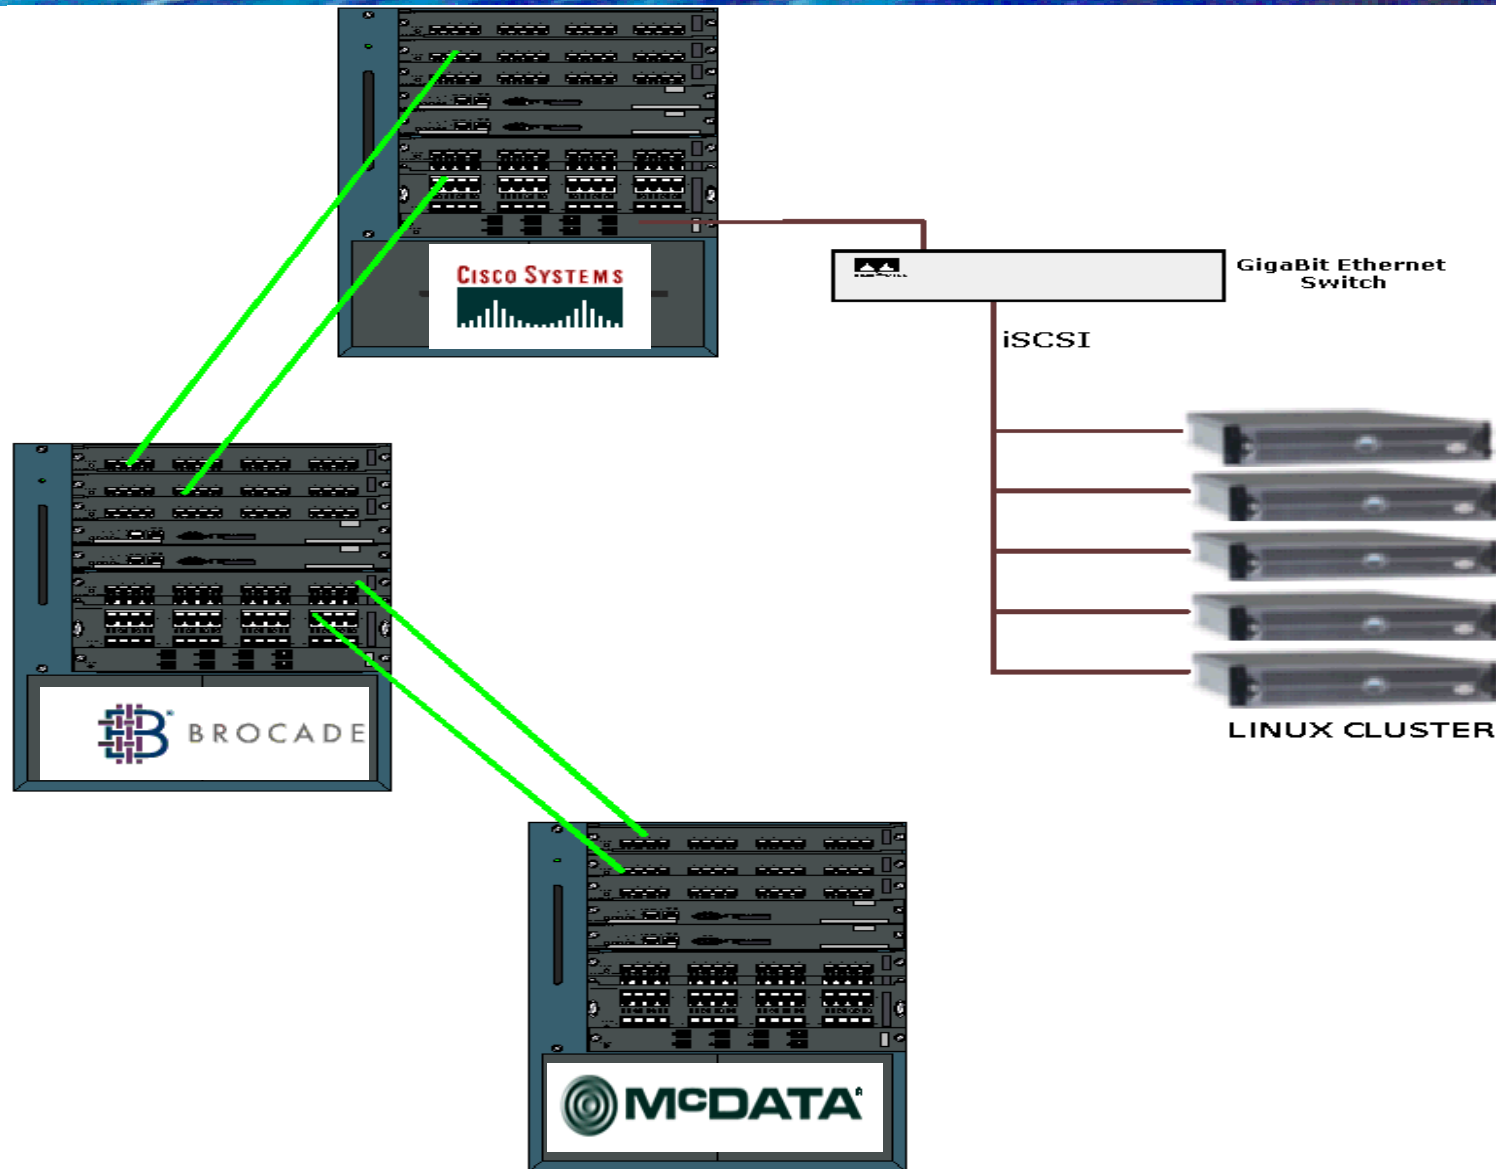

# StorCloud InterOp Fabric

---

- Layer 2 Flat Fabric
  - Fabric consisting of Brocade, Cisco and Mc Data switches meshed together
- Cisco IVR Routed Fabric
  - Fabric using Cisco's Inter VSAN Routing capability
- Mc Data IP Routed Fabric
  - Fabric using Mc Data's IP router appliance

# Layer 2 Flat Fabric

# Cisco IVR Fabric

# Mc Data IP Routed Fabric