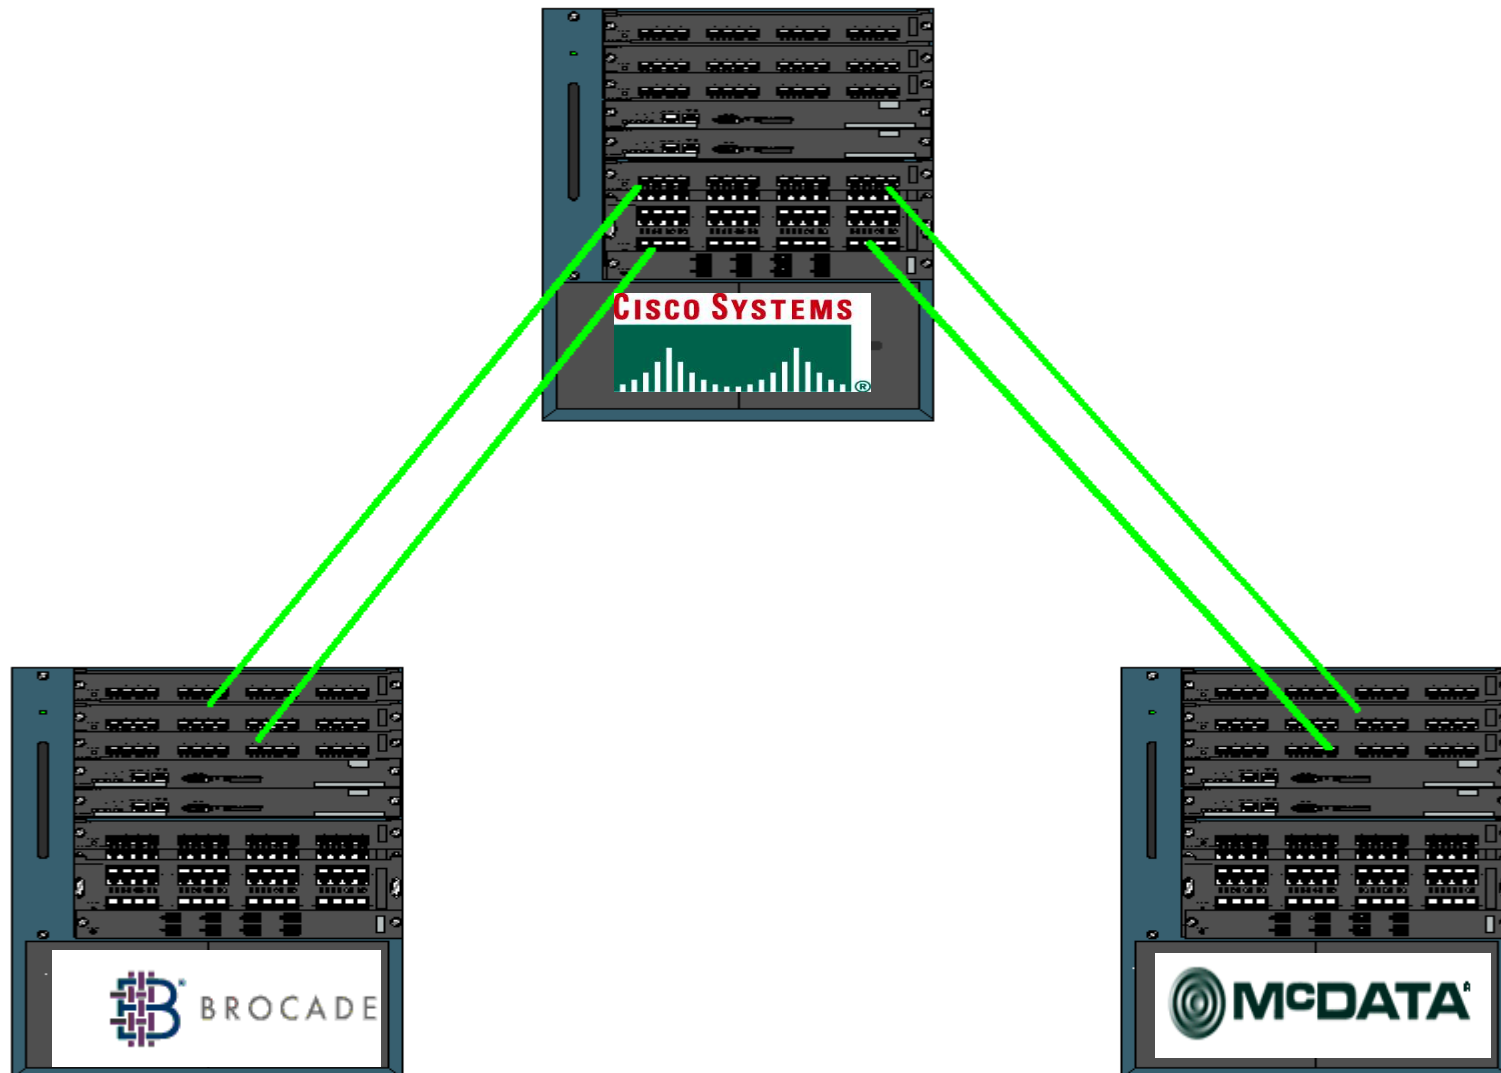

# StorCloud InterOp Fabric

---

- Layer 2 Flat Fabric
  - Fabric consisting of Brocade, Cisco and Mc Data switches meshed together
- Cisco IVR Routed Fabric
  - Fabric using Cisco's Inter VSAN Routing capability
- Mc Data IP Routed Fabric
  - Fabric using Mc Data's IP router appliance

# Layer 2 Flat Fabric

# Cisco IVR Fabric